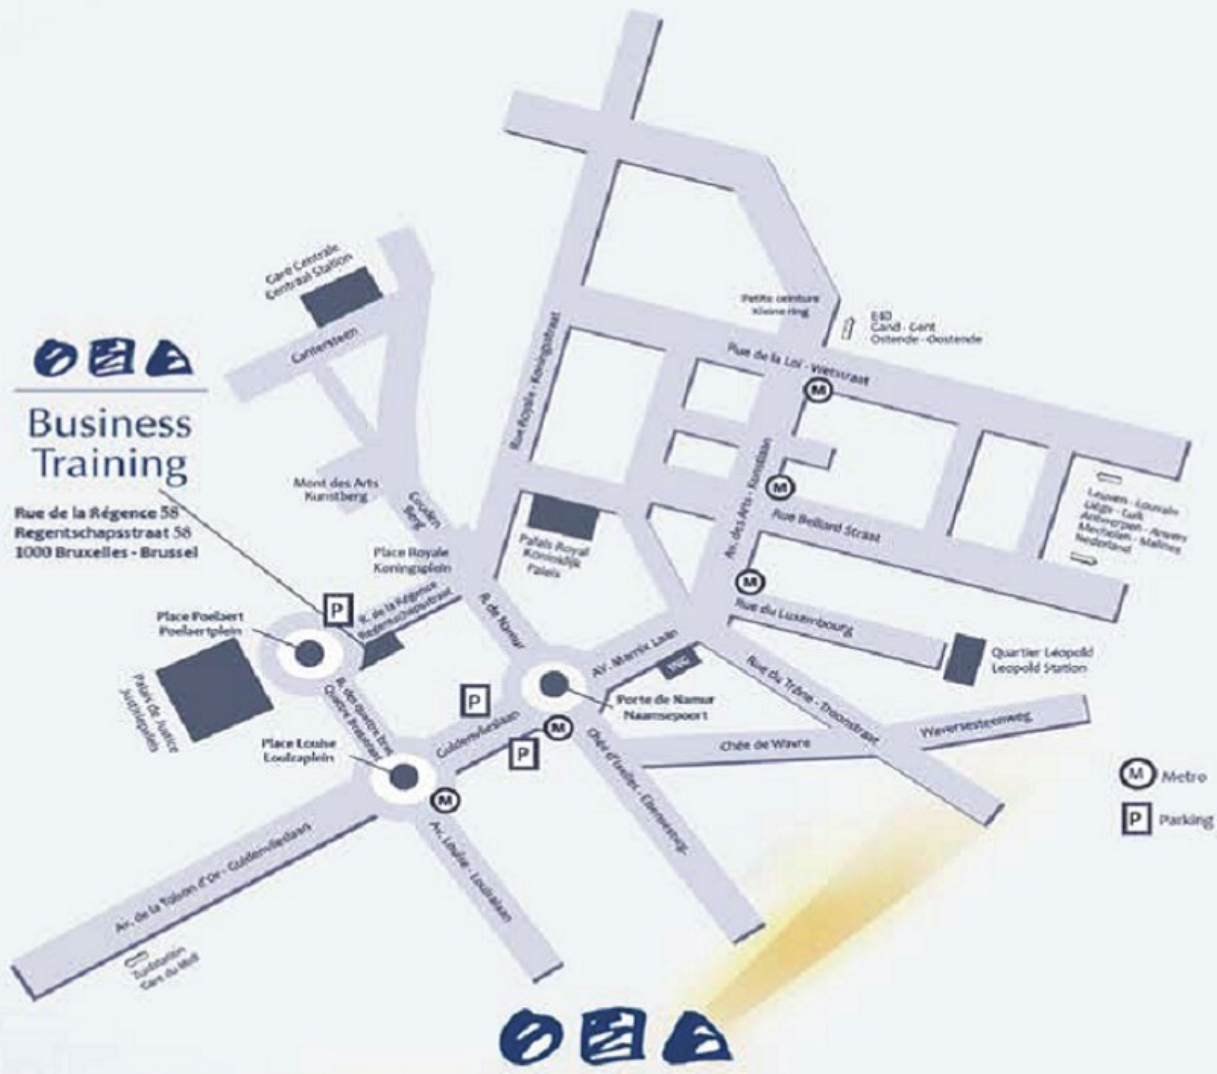

General Information
Inhouse training proposals
Training Passports; Key Account Programs
sales@businesstraining.be

**Business
Training**

Rue de la Régence 58
Regentschapsstraat 58
1000 Bruxelles - Brussel

Place Poelaert
Poelaertplein
Palais de Justice
Justiepaleis

Place Louise
Louizaplein

**Business
Training**

<http://www.businesstraining.be>

Rue de la Régence 58 / Regentschapsstraat 58
1000 Bruxelles / Brussel
Tel +32 (0)2 503.40.40
Fax +32 (0)2 503.36.34
VAT BE 0425.338.862